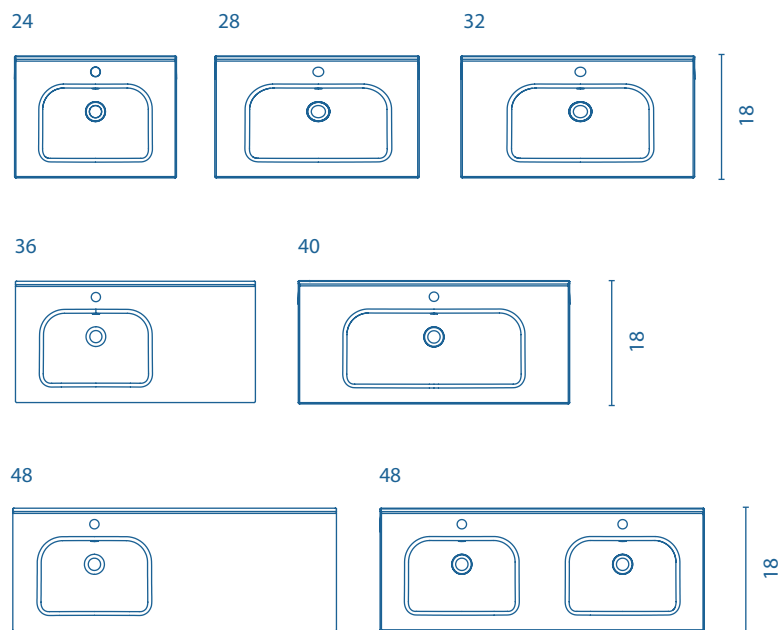

SLIM

WASHBASIN

Sink depth: 5 / Thickness: 1

Ceramic washbasin.